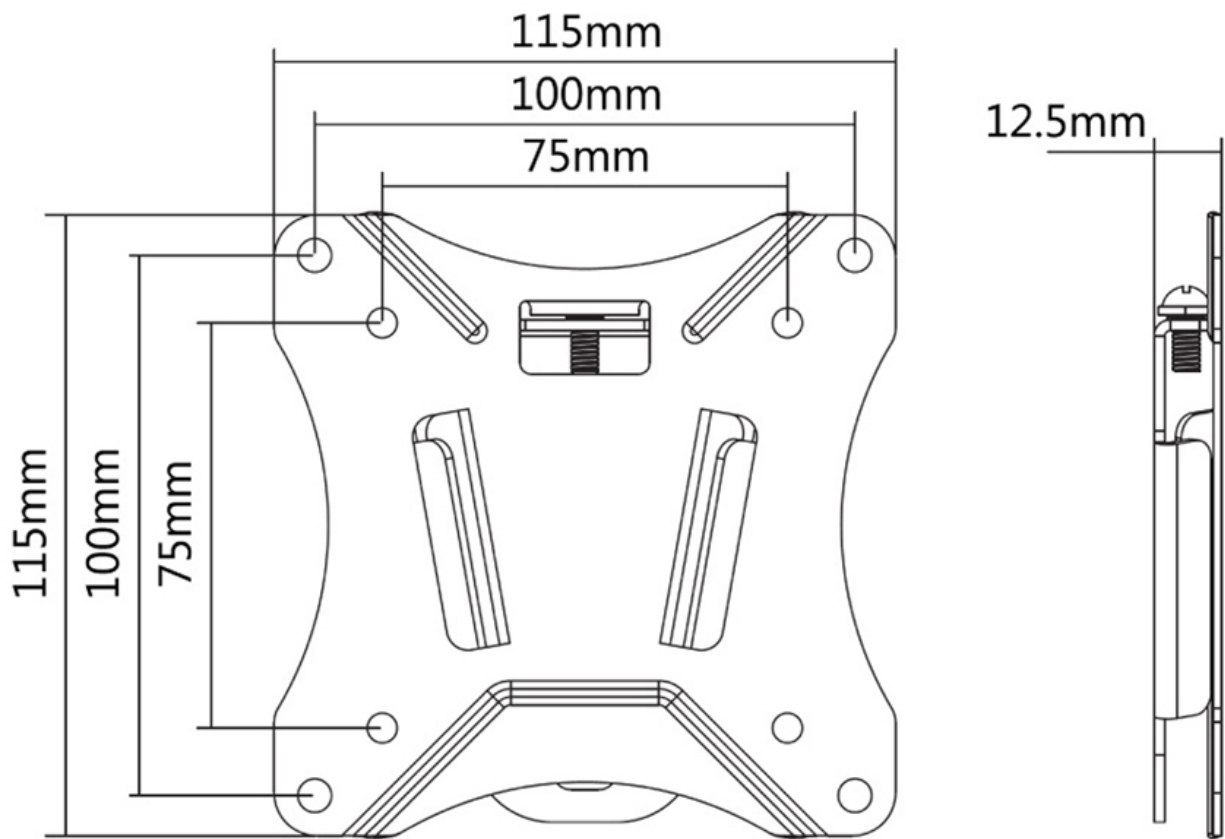

NM-W25BLACK

NEOMOUNTS TV WALL MOUNT

Neomounts